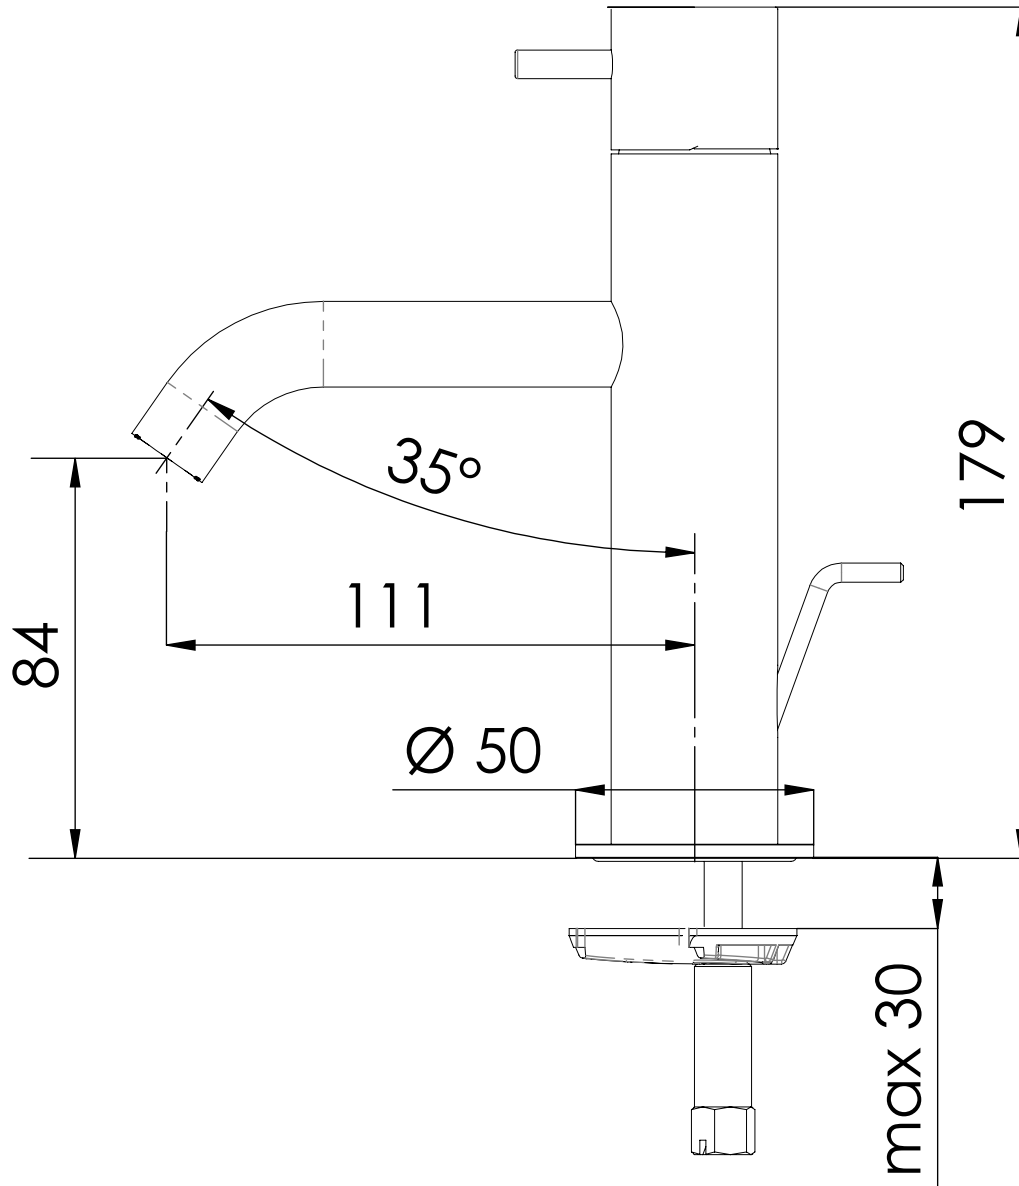

DANIEL

SCHEDA TECNICA TECHNICAL FEATURES

ART. COD.

TK605

MATERIALI / MATERIALS

OTTONE CROMATO / CHROME PLATED BRASS

CROMATURA / CHROME PLATING

UNI EN 248