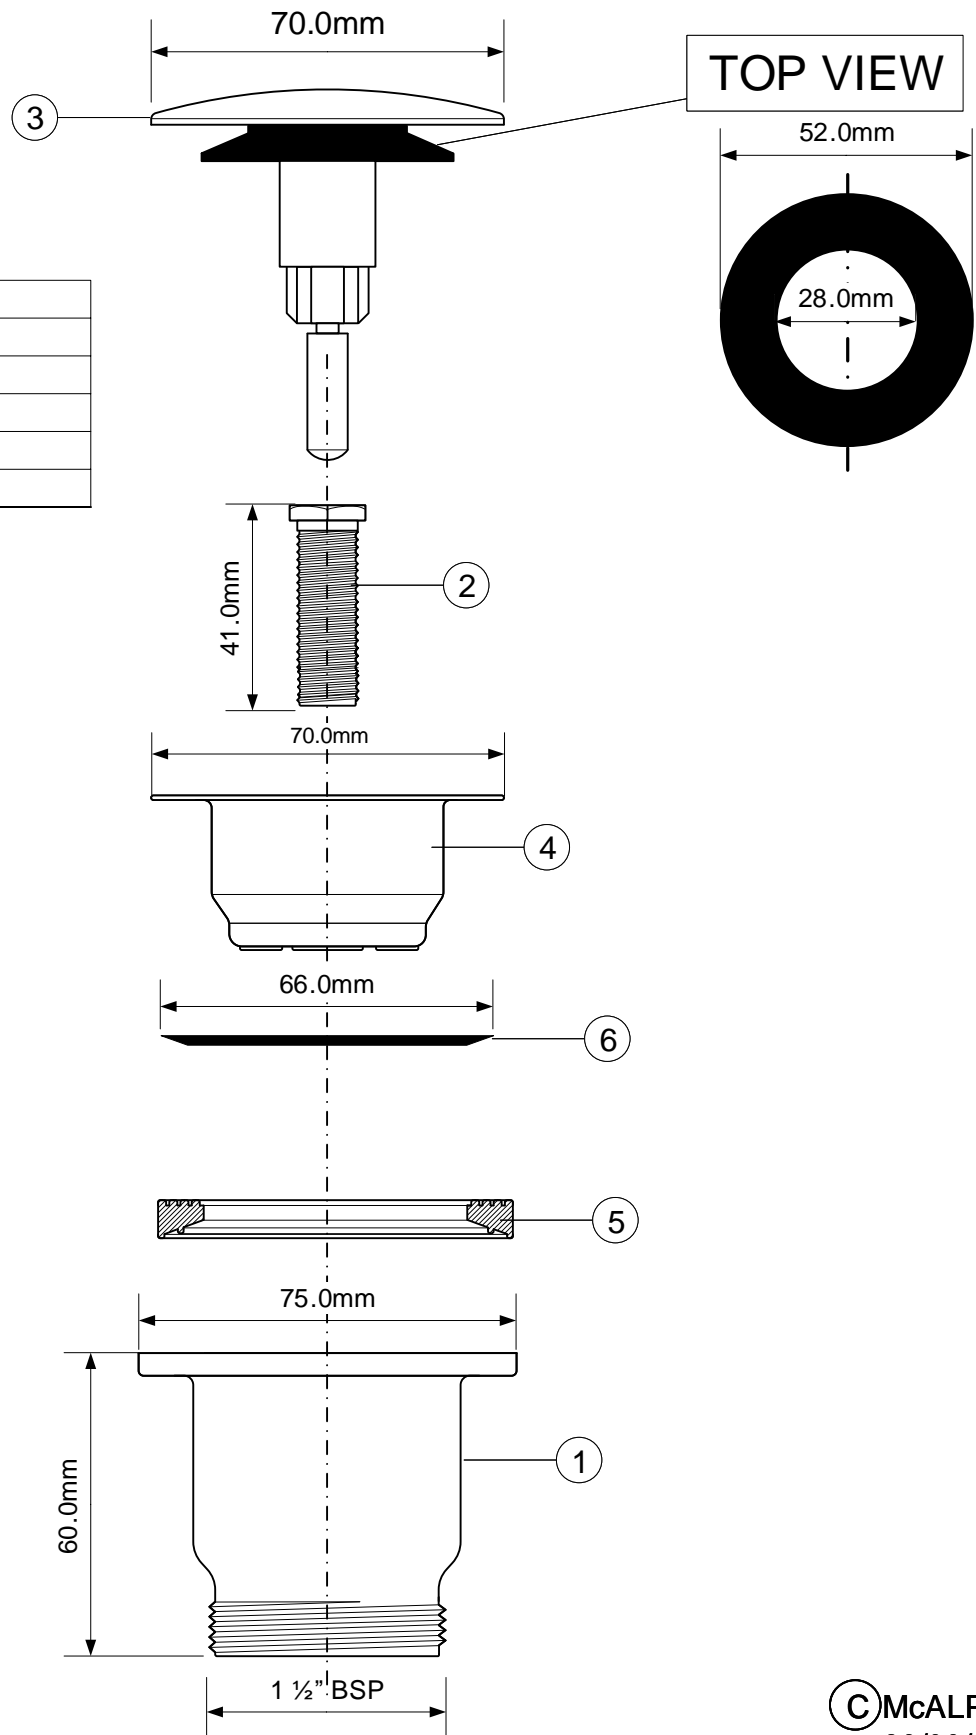

Code:

CWS70-CB

1	BSBODY-70MINI
2	BSWFERRULE-41
3	CBW-PLUG-52
4	P-F-70MINI-1.2
5	P-RWNEWSTW70MM
6	RW-HC31SEAL

© McALPINE
23/09/2009

Drawing verified
correct as of:

23/09/2009 RM
17/09/2019 LH

DRAWN BY
RM

REVISED
03/04/2014 DL

FILENAME
CWS70-CB.VSD

SCALE
1: 1.5

DATE
23/09/2009

Code:

CWS70-CB

© McALPINE
23/09/2009

Drawing verified
correct as of:

23/09/2009
RM

DRAWN BY

RM

REVISED

03/04/2014 DL

FILENAME

CWS70-CB.VSD

SCALE

1: 1.5