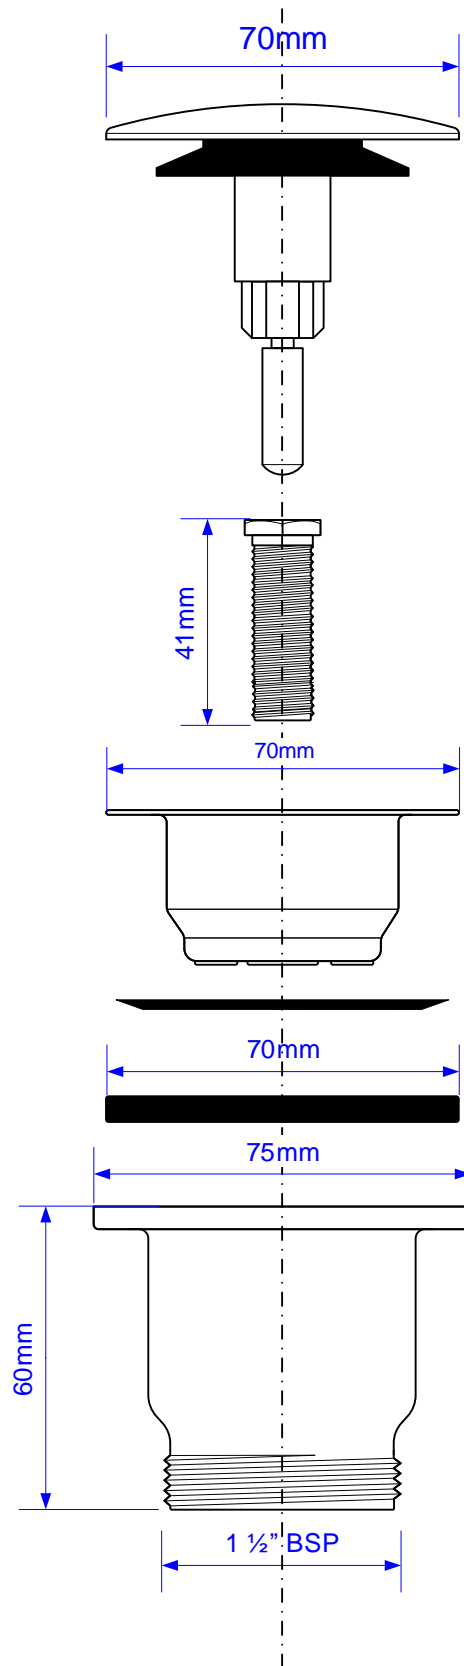

Code:

CWS70-CB

1	BSBODY-70MINI
2	BSWFERRULE-41
3	CBW-PLUG-52
4	P-F-70MINI-1.2
5	P-RWNEWSTW70MM
6	RW-HC31SEAL

© McALPINE
23/09/2009

Drawing verified
correct as of:

23/09/2009 RM
17/09/2019 LH

DRAWN BY
RM

REVISED
03/04/2014 DL

FILENAME
CWS70-CB.VSD

SCALE
1: 1.5

DATE
23/09/2009

Code:

CWS70-CB

© McALPINE
23/09/2009

Drawing verified
correct as of:

23/09/2009
RM

DRAWN BY

RM

REVISED

03/04/2014 DL

FILENAME

CWS70-CB.VSD

SCALE

1: 1.5