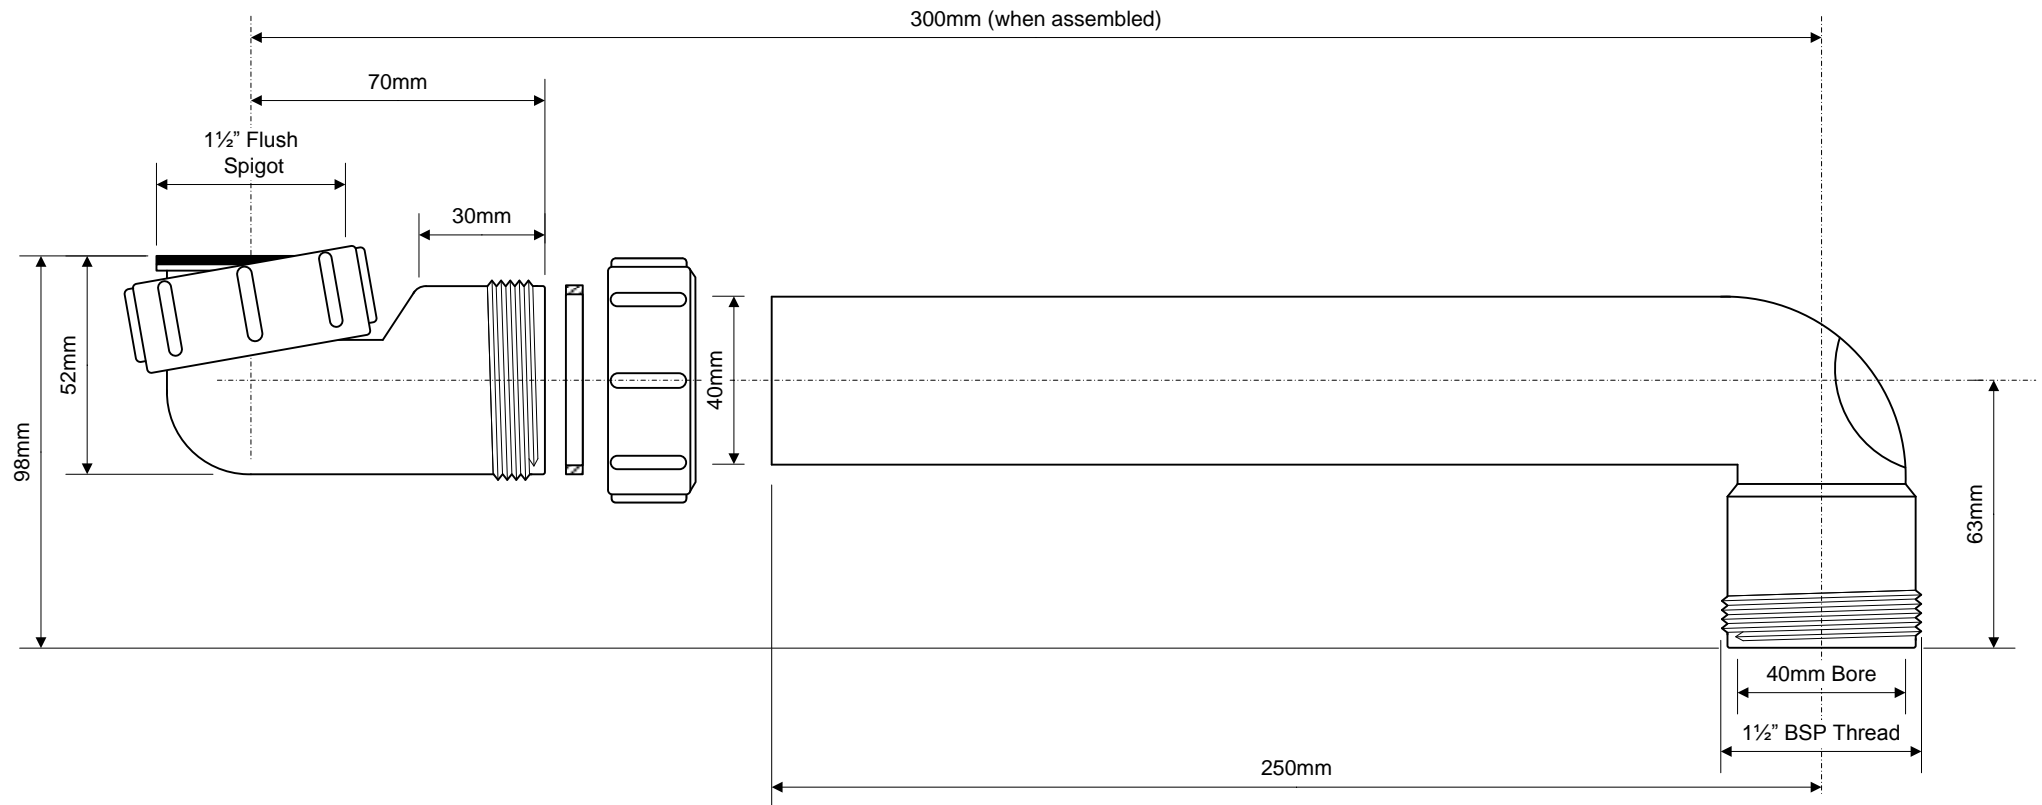

Code:

HC13-LI

©

McALPINE

Drawing verified correct as of:

27.04.11  
TC

DRAWN BY

TC

REVISED

1-Re-drawn to scale

FILENAME

HC13-LI.VSD

SCALE

1: 1.8

DATE

23.01.12