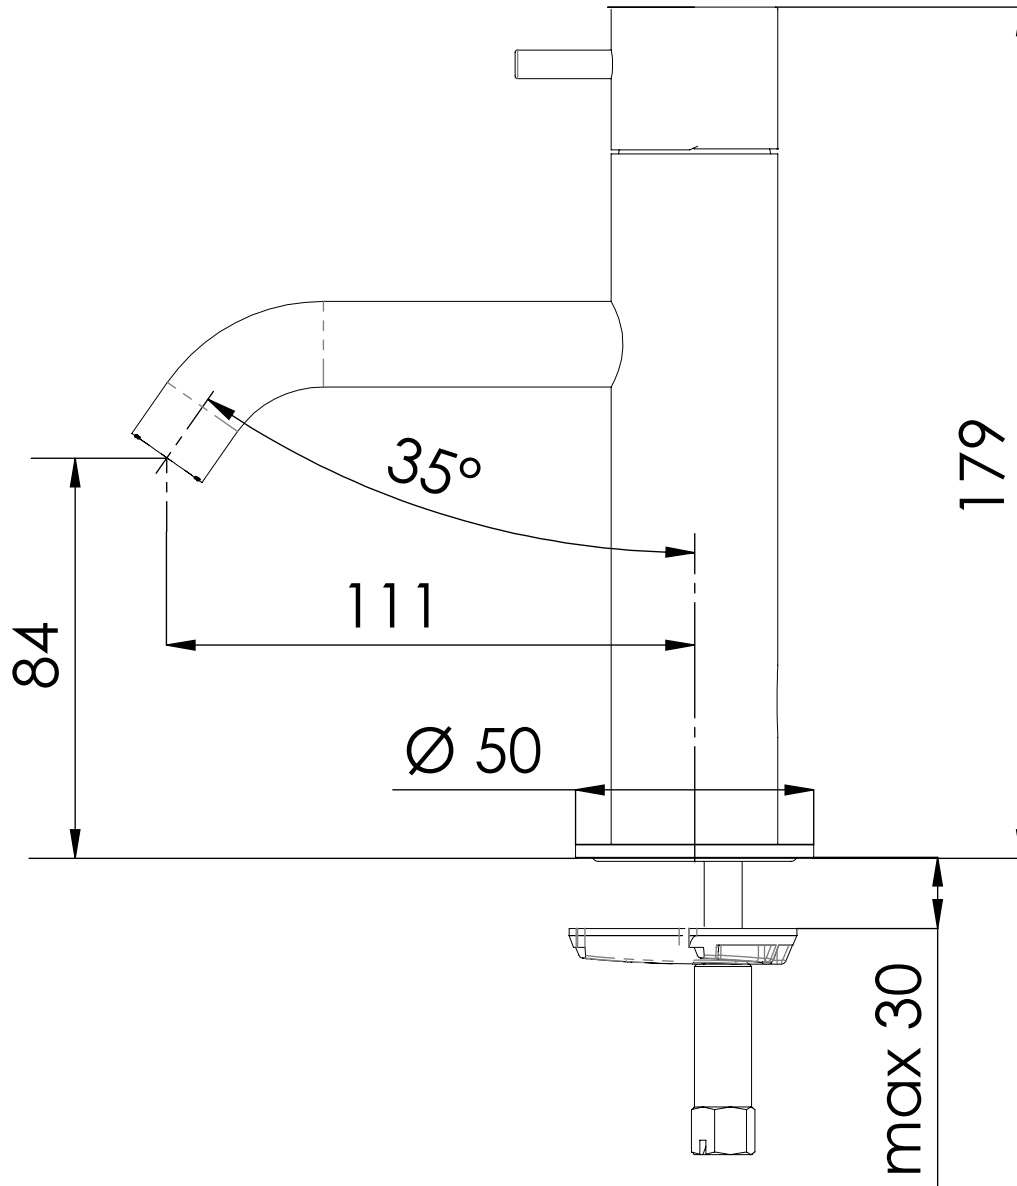

DANIEL

SCHEDA TECNICA TECHNICAL FEATURES

ART. COD.

TK606

MATERIALI / MATERIALS

OTTONE CROMATO / CHROME PLATED BRASS

CROMATURA / CHROME PLATING

UNI EN 248