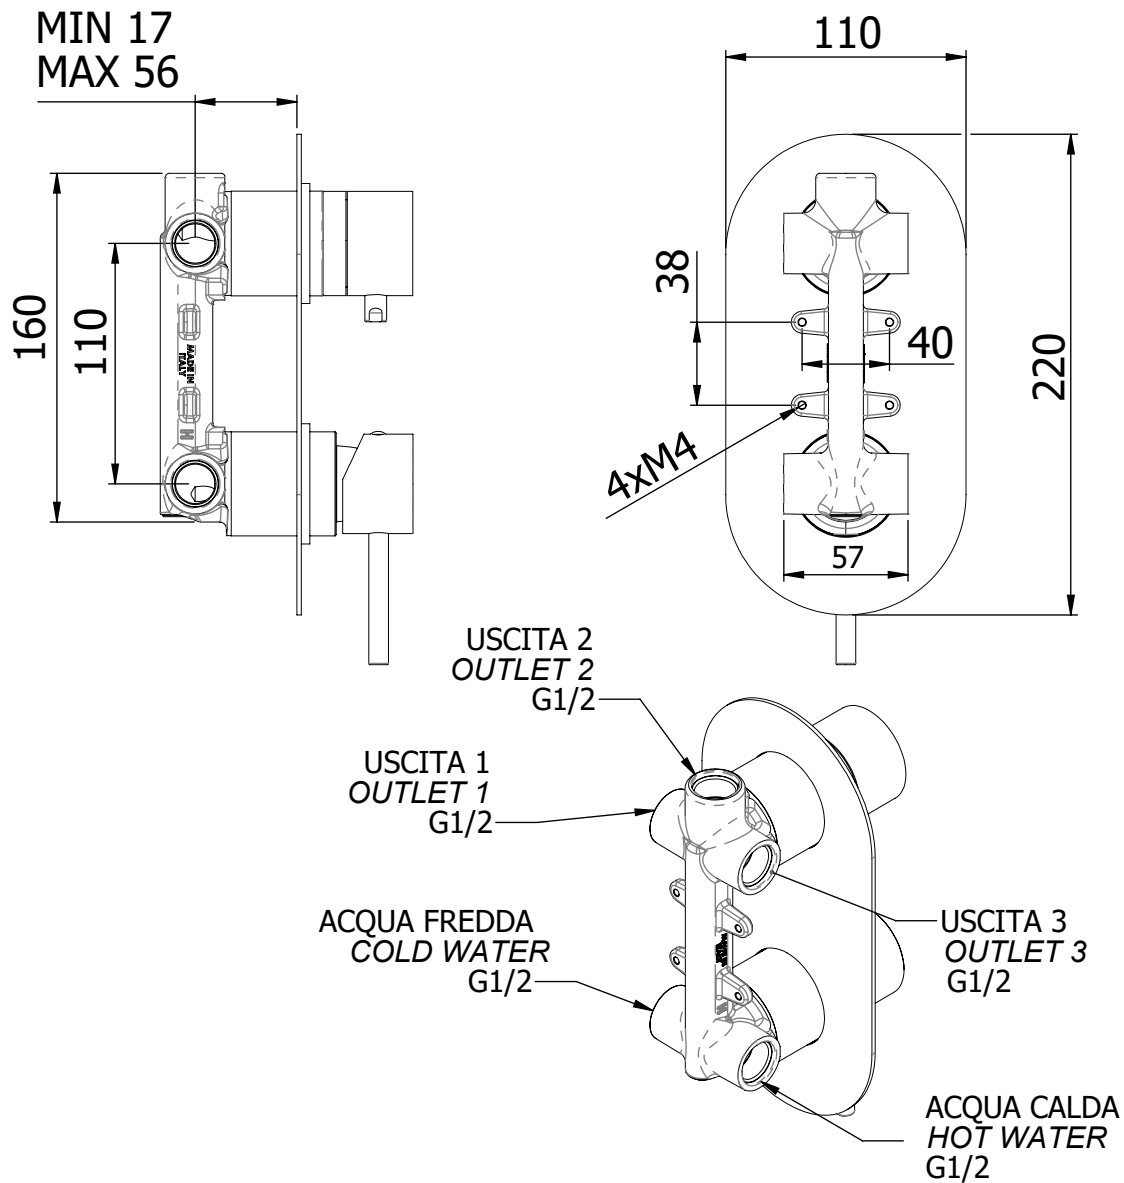

DANIEL

SCHEDA TECNICA TECHNICAL FEATURES

ART. COD.

TK612D3

MATERIALI / MATERIALS

OTTONE CROMATO / CHROME PLATED BRASS

CROMATURA / CHROME PLATING

UNI EN 248