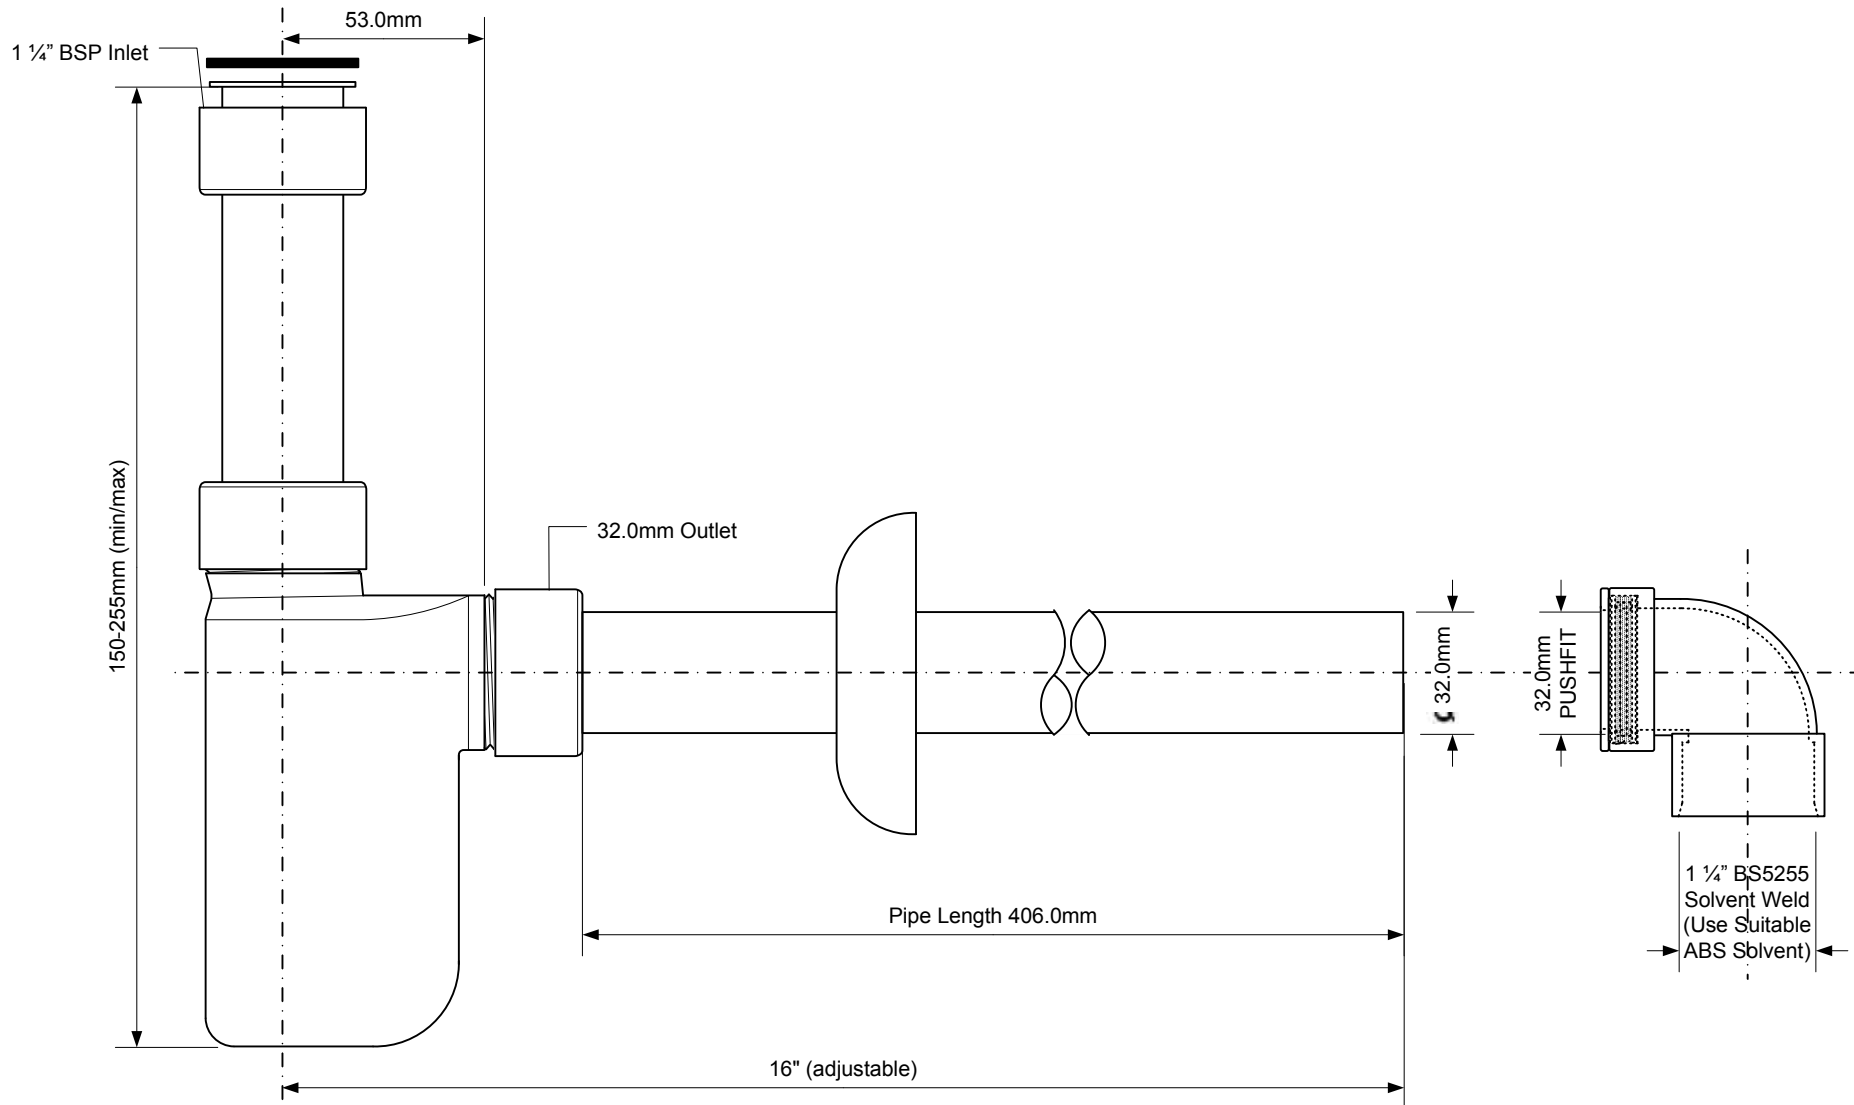

Code:

A32UK-CB

© McALPINE
01/07/2011

Drawing verified correct as of:

01/07/2011
RM

DRAWN BY

C McM

REVISED

7.1.11, 01/07/2011 (RM)

FILENAME

A32UK-CB.VSD

SCALE

1:2

DATE

01/07/2011