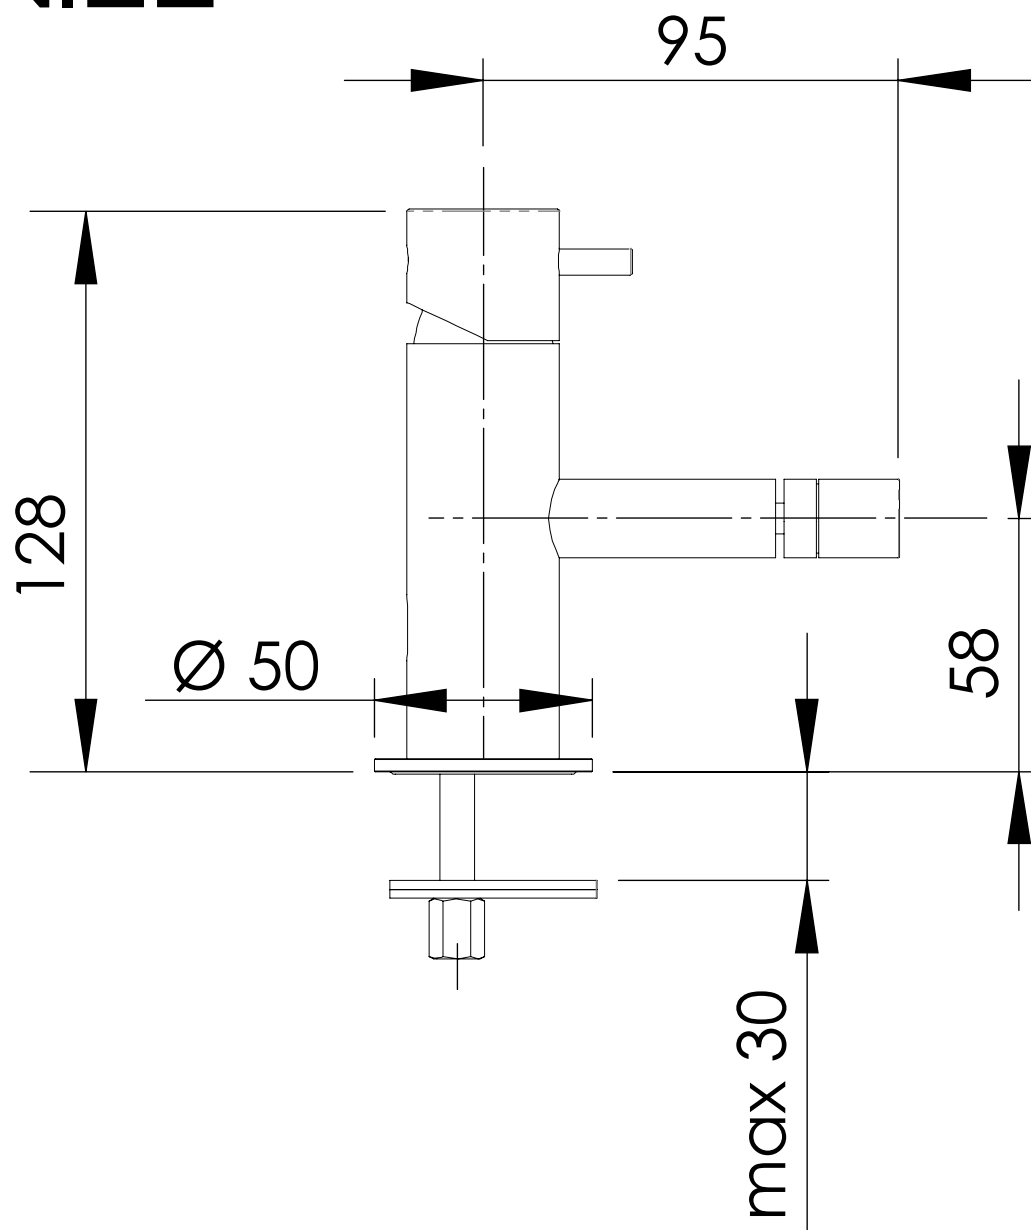

ART. COD. **TK604B**

MATERIALI / MATERIALS

OTTONE CROMATO / CHROME PLATED BRASS

CROMATURA / CHROME PLATING

UNI EN 248